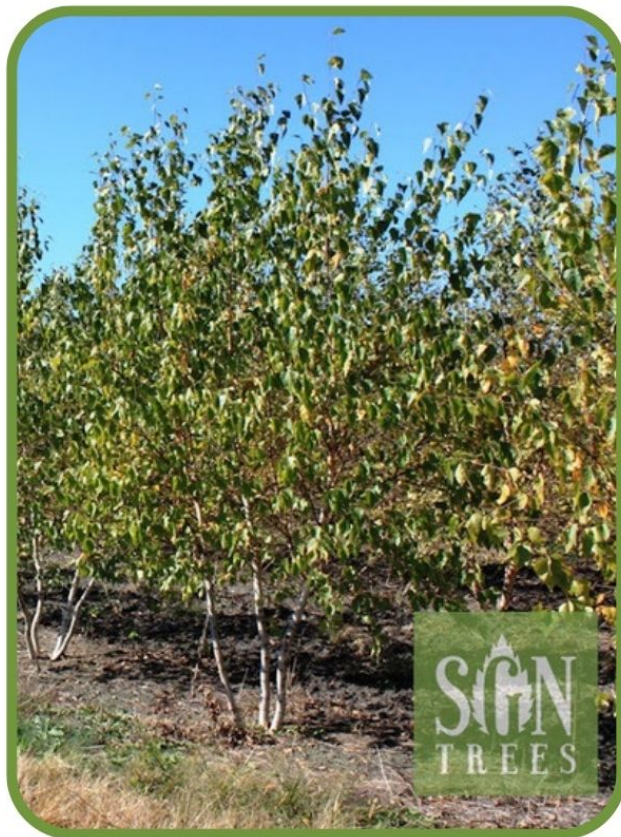

BETULA POPULIFOLIA 'WHITESPIRE'

Whitespire Birch

Height: 30' **Foliage:** Glossy dark green
Spread: 20' **Fall Color:** Bright yellow
Growth Rate: Medium **Flower:** Catkins
Shape: Pyramidal/oval **Fruit:** Nutlet

Distinctive Features: Striking white-gray bark with golden yellow fall color

Whitespire Birch is a nice narrow pyramidal size with chalky white bark that looks great all season long. The bright green leaves rustle in the wind and turn the brightest yellow in the fall. Another standout feature are the catkins that grace the tree in the summer.

GROWER'S NOTE: At SGN Trees, we grow healthy trees, deep roots, and strong communities. Our philosophy of growing stems from our core values and guiding principles of stewardship, hard work, honesty, simplicity, and diversity. We hope you will join us this season as we cultivate deeper roots and relationships that will grow for many years to come!