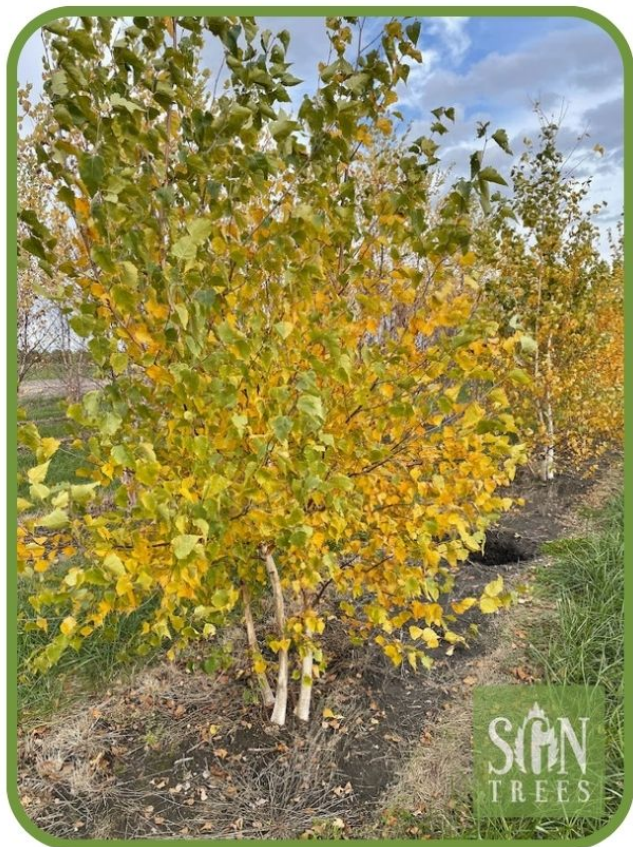

BETULA POPULIFOLIA 'WHITESPIRE'

Whitespire Birch

Height: 30' **Foliage:** Glossy dark green
Spread: 20' **Fall Color:** Bright yellow
Growth Rate: Medium **Flower:** Catkins
Shape: Pyramidal/oval **Fruit:** Nutlet

Distinctive Features: Striking white-gray bark with golden yellow fall color

Whitespire Birch is a nice narrow pyramidal size with chalky white bark that looks great all season long. The bright green leaves rustle in the wind and turn the brightest yellow in the fall. Another standout feature are the catkins that grace the tree in the summer.

GROWER'S NOTE: At SGN Trees, we grow healthy trees, deep roots, and strong communities. Our philosophy of growing stems from our core values and guiding principles of stewardship, hard work, honesty, simplicity, and diversity. We hope you will join us this season as we cultivate deeper roots and relationships that will grow for many years to come!