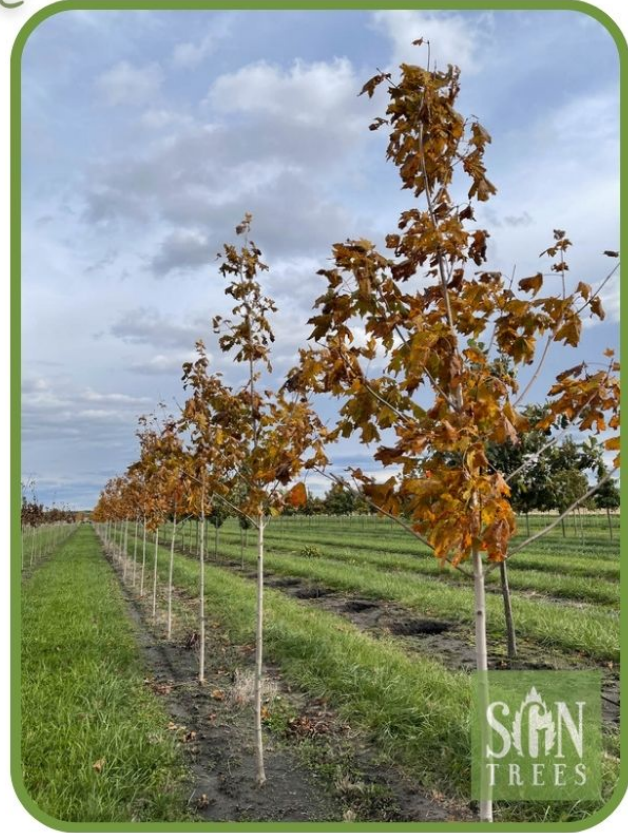

ACER SACCHARUM 'GREEN MOUNTAIN'

Green Mountain Sugar Maple

Height: 50'

Spread: 50'

Growth Rate: Medium

Shape: Broadly round

Foliage: Dark green

Fall Color: Orange-red

Flower: Greenish-yellow

Fruit: Samara

Distinctive Features: Dependable longtime favorite Sugar Maple variety

The Green Mountain Sugar Maple is a long-standing, dependable Sugar Maple selection that is widely planted in the landscape. It shines with a late season, reliable fall color and is a great choice for our northern region.

Midwest Native

GROWER'S NOTE: At SGN Trees, we grow healthy trees, deep roots, and strong communities. Our philosophy of growing stems from our core values and guiding principles of stewardship, hard work, honesty, simplicity, and diversity. We hope you will join us this season as we cultivate deeper roots and relationships that will grow for many years to come!