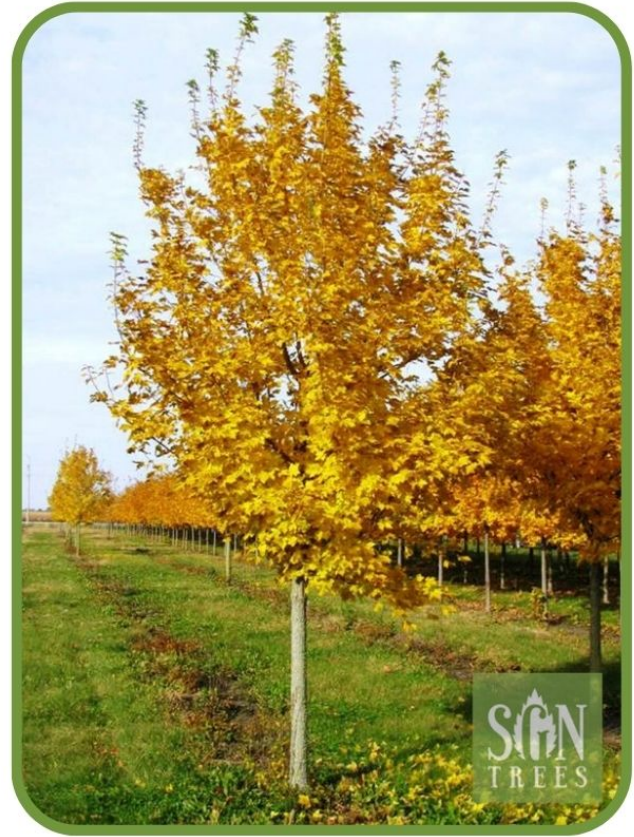

ACER MIYABEI 'MORTON'

State Street Maple

Height: 50'

Spread: 35'

Growth Rate: Fast

Shape: Upright Oval

Foliage: Bright Green

Fall Color: Bright Yellow

Flower: Greenish-Yellow

Fruit: Samara

Distinctive Features: Outstanding fall color with great textured bark

State Street Maple is a Morton Arboretum release and Chicagoland Grows introduction bred for excellent urban tolerance and beauty. The textured bark is complimented by its bright green leaves that turn golden yellow in the fall. This is one of our "Tried & True" favorites!

Chicagoland Grows Introduction

SGN Tried and True

***GROWER'S NOTE:** This Maple is always on our "top trees" list at the nursery. It grows consistently in the field throughout fluctuations like drought, floods, extreme cold or heat. We never have any pest or disease issues and we always bring our whole crop to market in a timely manner. This dependable tree never lets us down!*