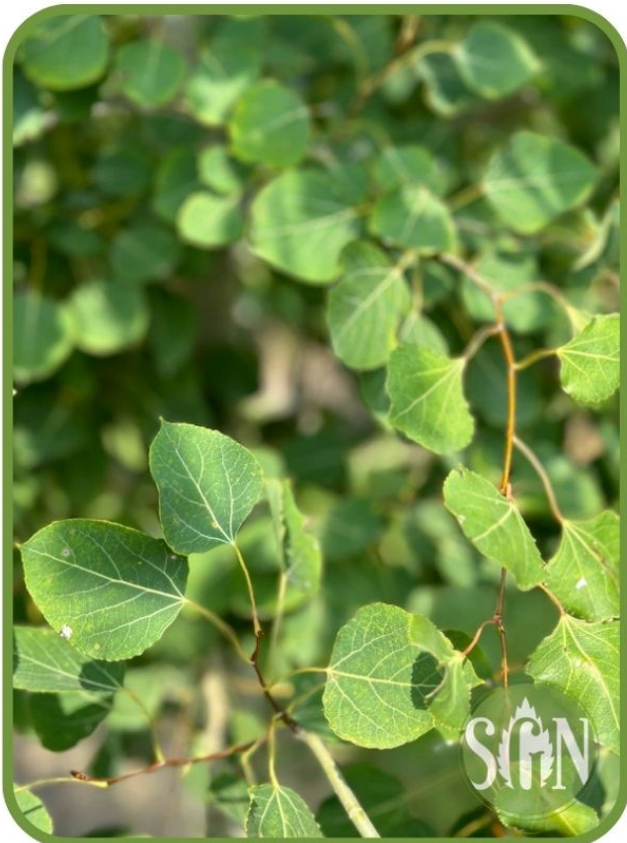

GROWER'S NOTE: At SGN Trees, we grow healthy trees, deep roots, and strong communities. Our philosophy of growing stems from our core values and guiding principles of stewardship, hard work, honesty, simplicity, and diversity. We hope you will join us this season as we cultivate deeper roots and relationships that will grow for many years to come!

- 📍 106 E. Spring Rd. Mazon, IL 60444
- 📞 815-448-2097
- 🌐 www.SpringGroveNursery.com
- 📷 SpringGroveNursery
- 📘 sgntrees

SGN
TREES