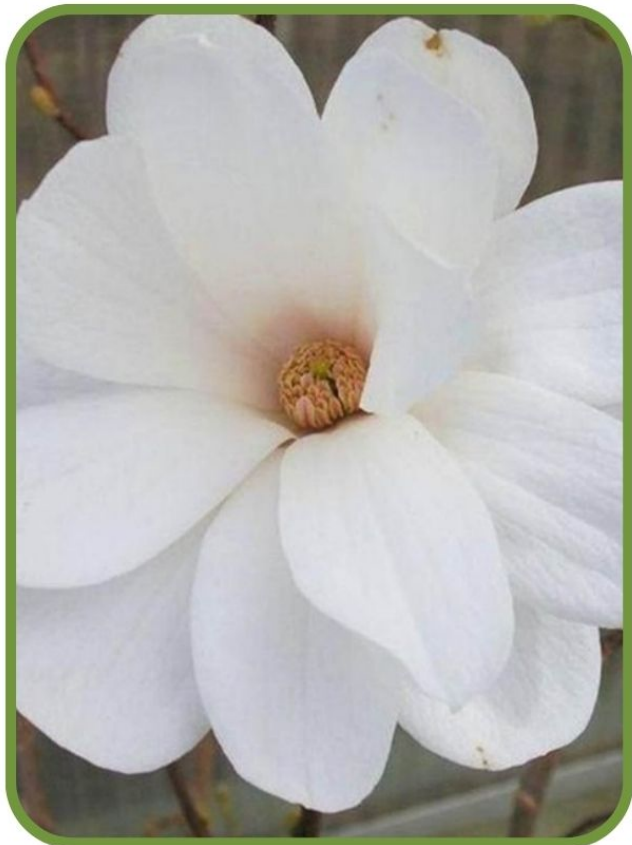

MAGNOLIA X LOEBNERI 'MERRILL'

Dr. Merrill Magnolia

Height: 25'

Spread: 25'

Growth Rate: Medium

Shape: Rounded

Foliage: Green

Fall Color: Orange-brown

Flower: White

Fruit: Pinkish cucumber shaped pod

Distinctive Features: Showy white flowers with large glossy leaves

Dr. Merrill Magnolia is covered in white flowers in early spring. It is a dependable Magnolia for the landscape.