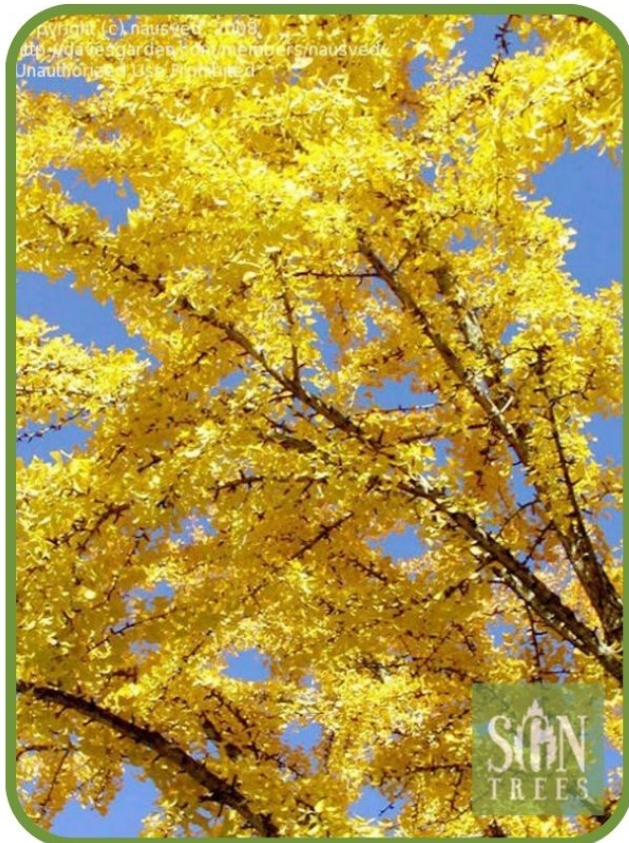

GINKGO BILOBA 'AUTUMN GOLD'

Autumn Gold Ginkgo

Height: 45'

Spread: 35'

Growth Rate: Slow

Shape: Broadly
pyramidal

Foliage: Green

Fall Color: Bright Yellow

Flower: Greenish-yellow

Fruit: Seedless

Distinctive Features: Golden yellow in fall

The Autumn Gold Ginkgo is an excellent selection for a variety of uses, including lawn, street or shade tree. The unique fan-shaped green foliage turns a striking golden in the fall that lasts for several weeks. The leaves drop rapidly, forming a golden carpet around the tree. Symmetrical branching adds to the landscape in the winter months.