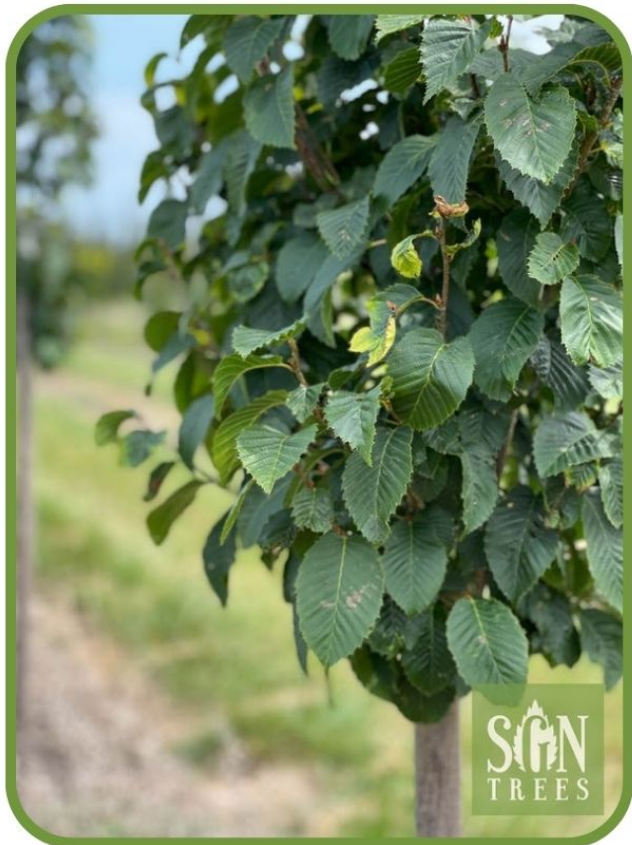

# CARPINUS BETULUS 'JFS-KW1CB' PP22814

## *Emerald Avenue® Hornbeam*

**Height:** 40'      **Foliage:** Dark green  
**Spread:** 28'      **Fall Color:** Yellow  
**Growth Rate:** Medium      **Flower:** Catkins  
**Shape:** Pyramid to oval      **Fruit:** Nutlet

**Distinctive Features:** Healthy looking deep green leaves

The Emerald Avenue® Hornbeam is well suited for heat tolerance with a strong structure and central leader. A sturdy “grower friendly tree” that is easy to grow, this tree was developed by J. Frank Schmidt Nursery to fill the need for a clean, narrow, mid-sized tree in the landscape.

*GROWER'S NOTE: At SGN Trees, we grow healthy trees, deep roots, and strong communities. Our philosophy of growing stems from our core values and guiding principles of stewardship, hard work, honesty, simplicity, and diversity. We hope you will join us this season as we cultivate deeper roots and relationships that will grow for many years to come!*