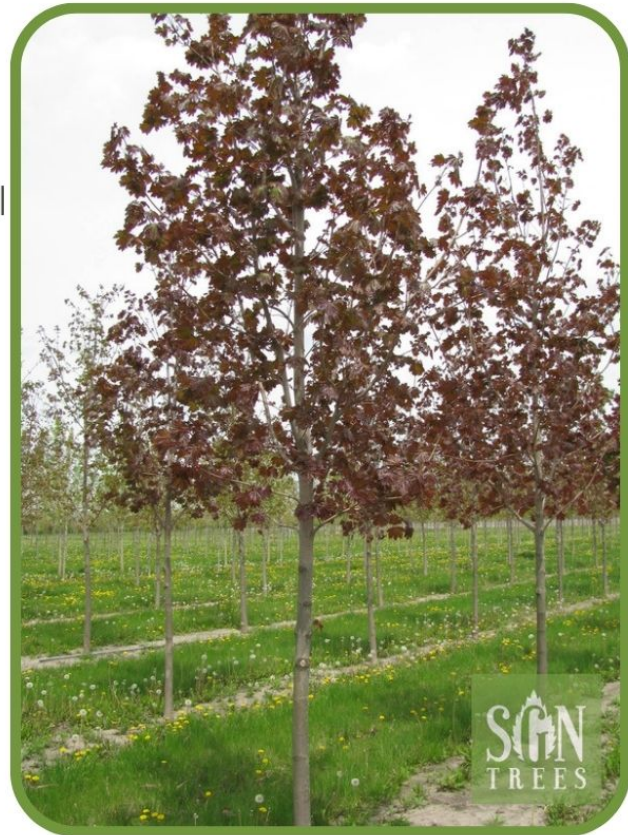

## Deborah Norway Maple

Height: 18'

Spread: 18'

Growth Rate: Slow

Shape: Upright rounded

Foliage: Maroon

Fall Color: Red

Flower: Purplish-red, small

Fruit: Samara

**Distinctive Features:** Specimen tree with delicate foliage

The Bloodgood Japanese Maple is one of the hardiest Japanese maples, with an impressive purple-red foliage color that turns a brilliant scarlet red in fall.